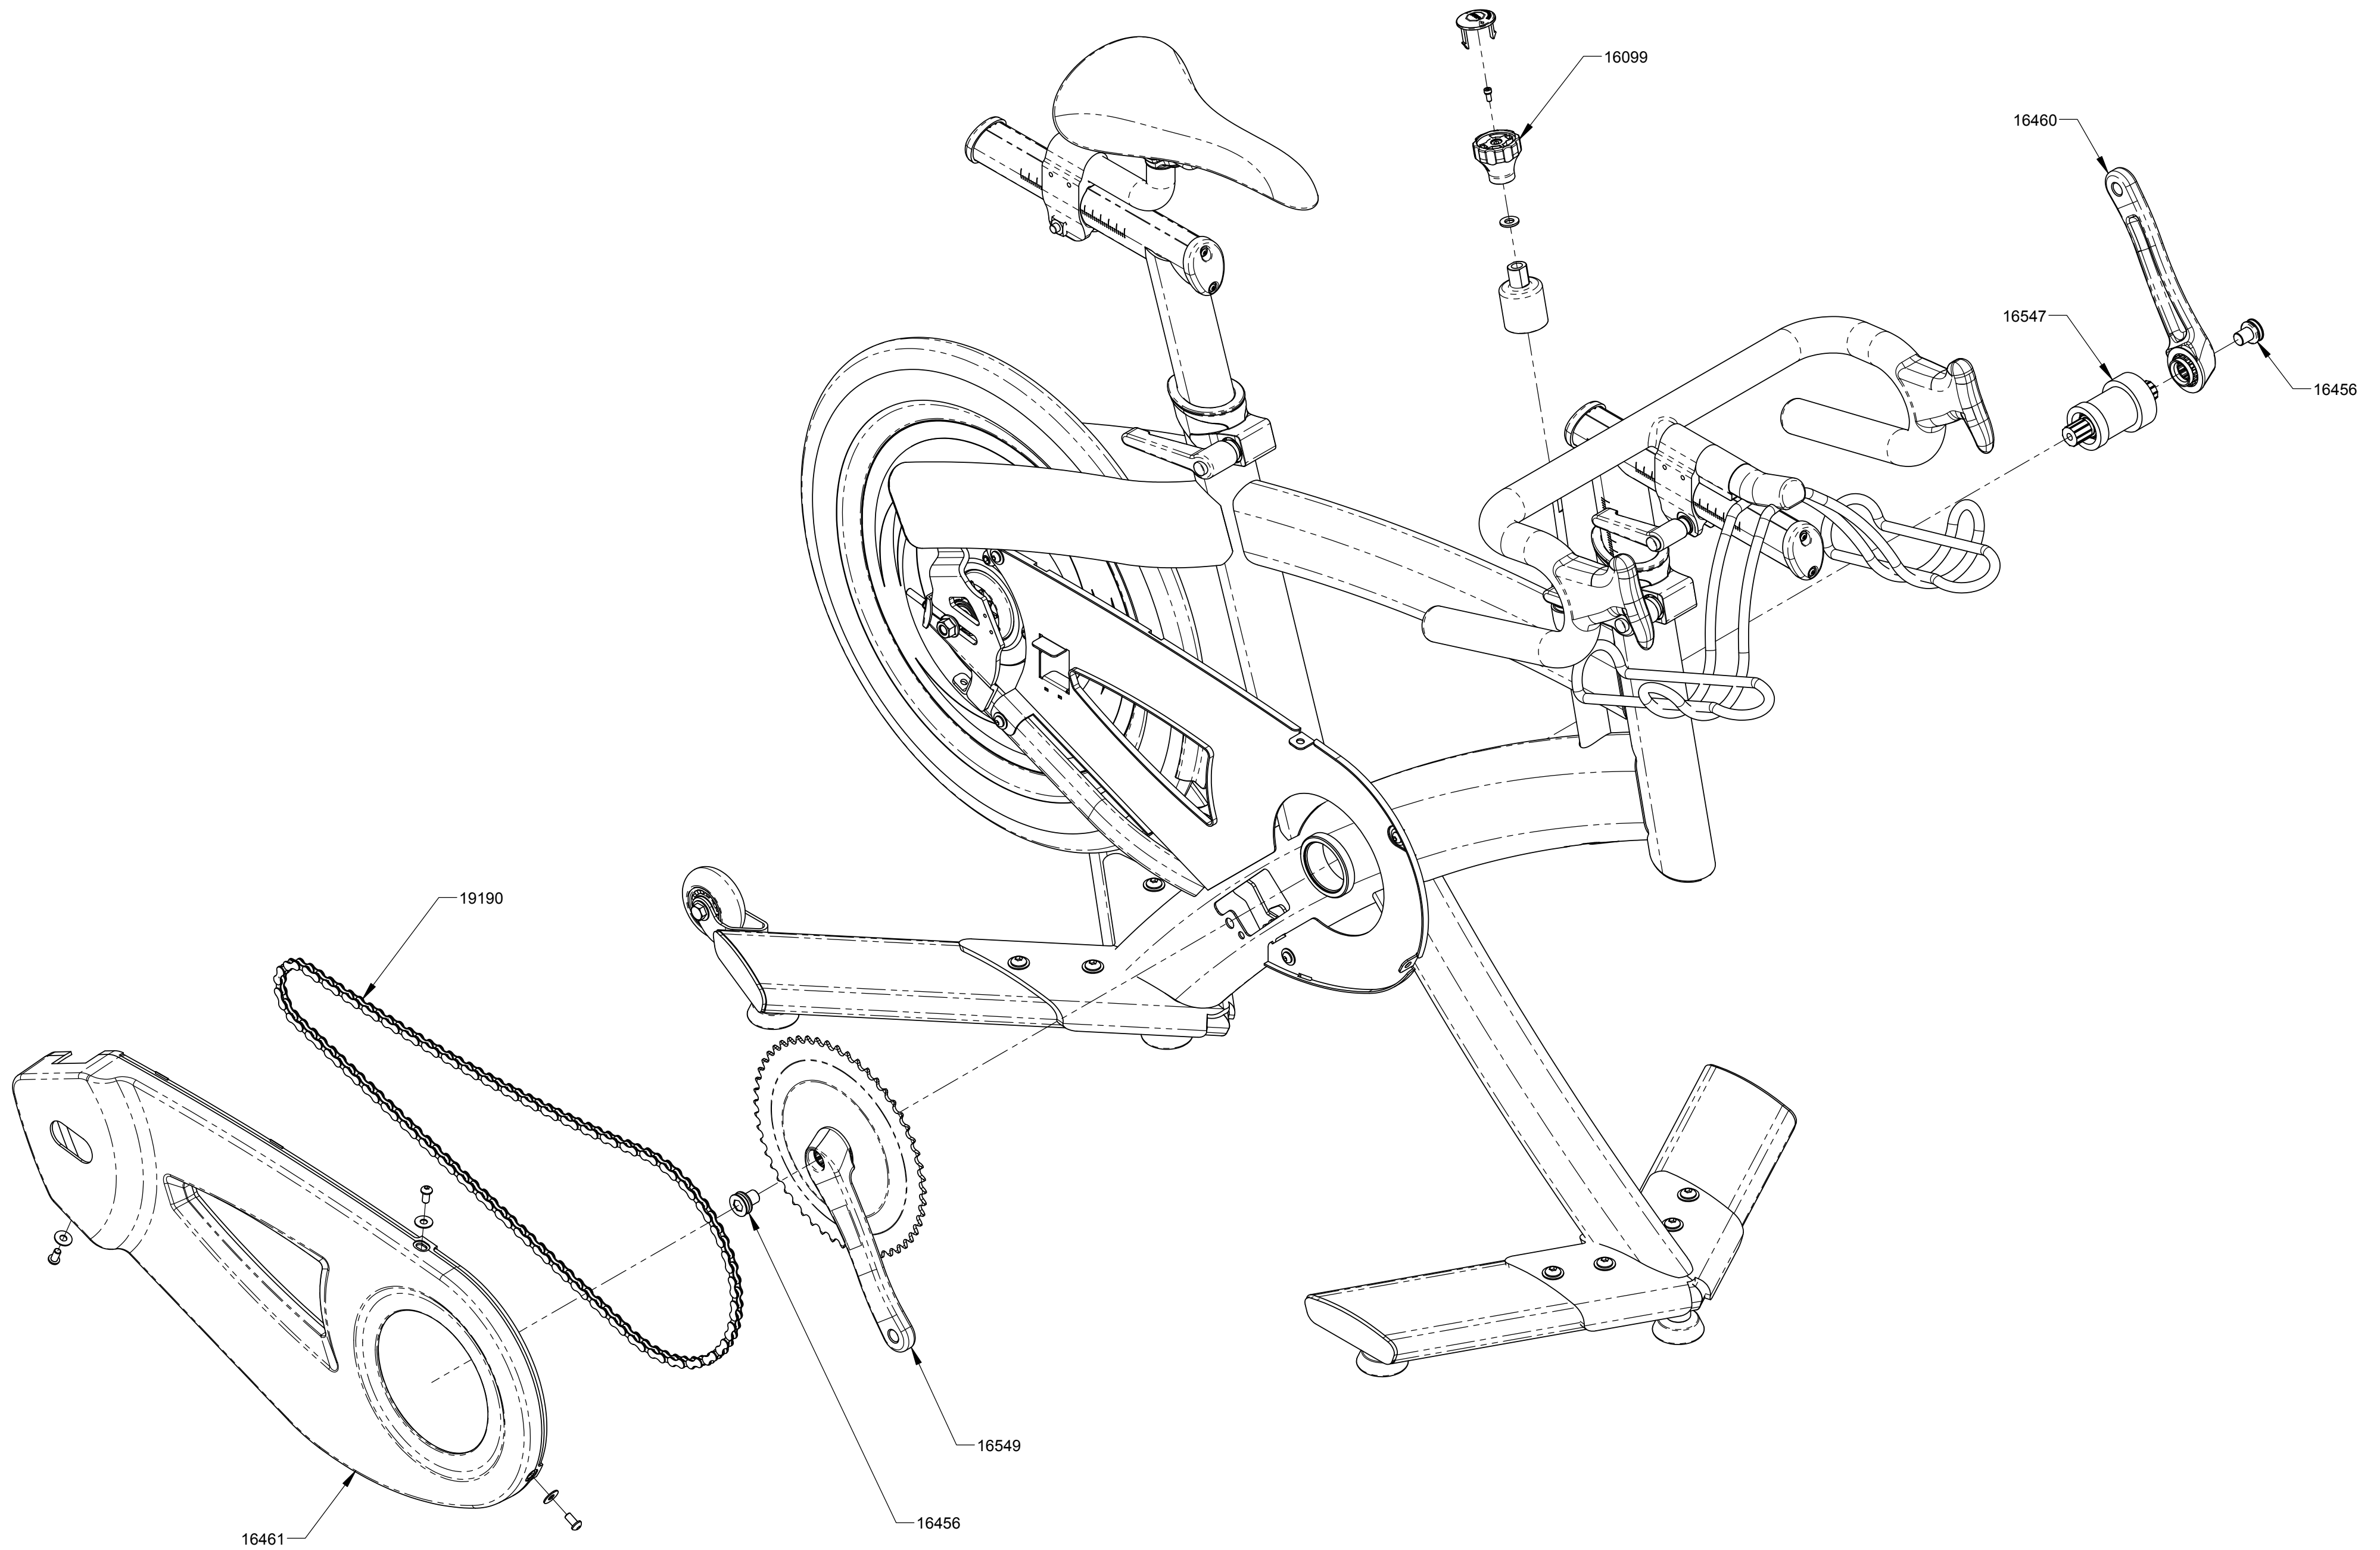

 <p>SARIS CYCLING GROUP</p>	 <p>powerTap</p>	<p>SARIS CYCLING GROUP 5253 VERONA RD., MADISON WI. 53711 1-800-783-7257 / 1-608-274-6550 WWW.SARIS.COM WWW.CYCLEOPS.COM WWW.POWERTAP.COM</p>
 <p>CycleOps</p>		<p><small>© SARIS CYCLING GROUP 2014 THE INFORMATION CONTAINED IN THIS DRAWING IS THE SOLE CONFIDENTIAL PROPERTY OF SARIS CYCLING GROUP ANY REPRODUCTION IN PART OR WHOLE WITHOUT THE WRITTEN PERMISSION OF SARIS CYCLING GROUP IS PROHIBITED.</small></p> <p>TITLE: 23093 - IC SERIES BIKES</p>