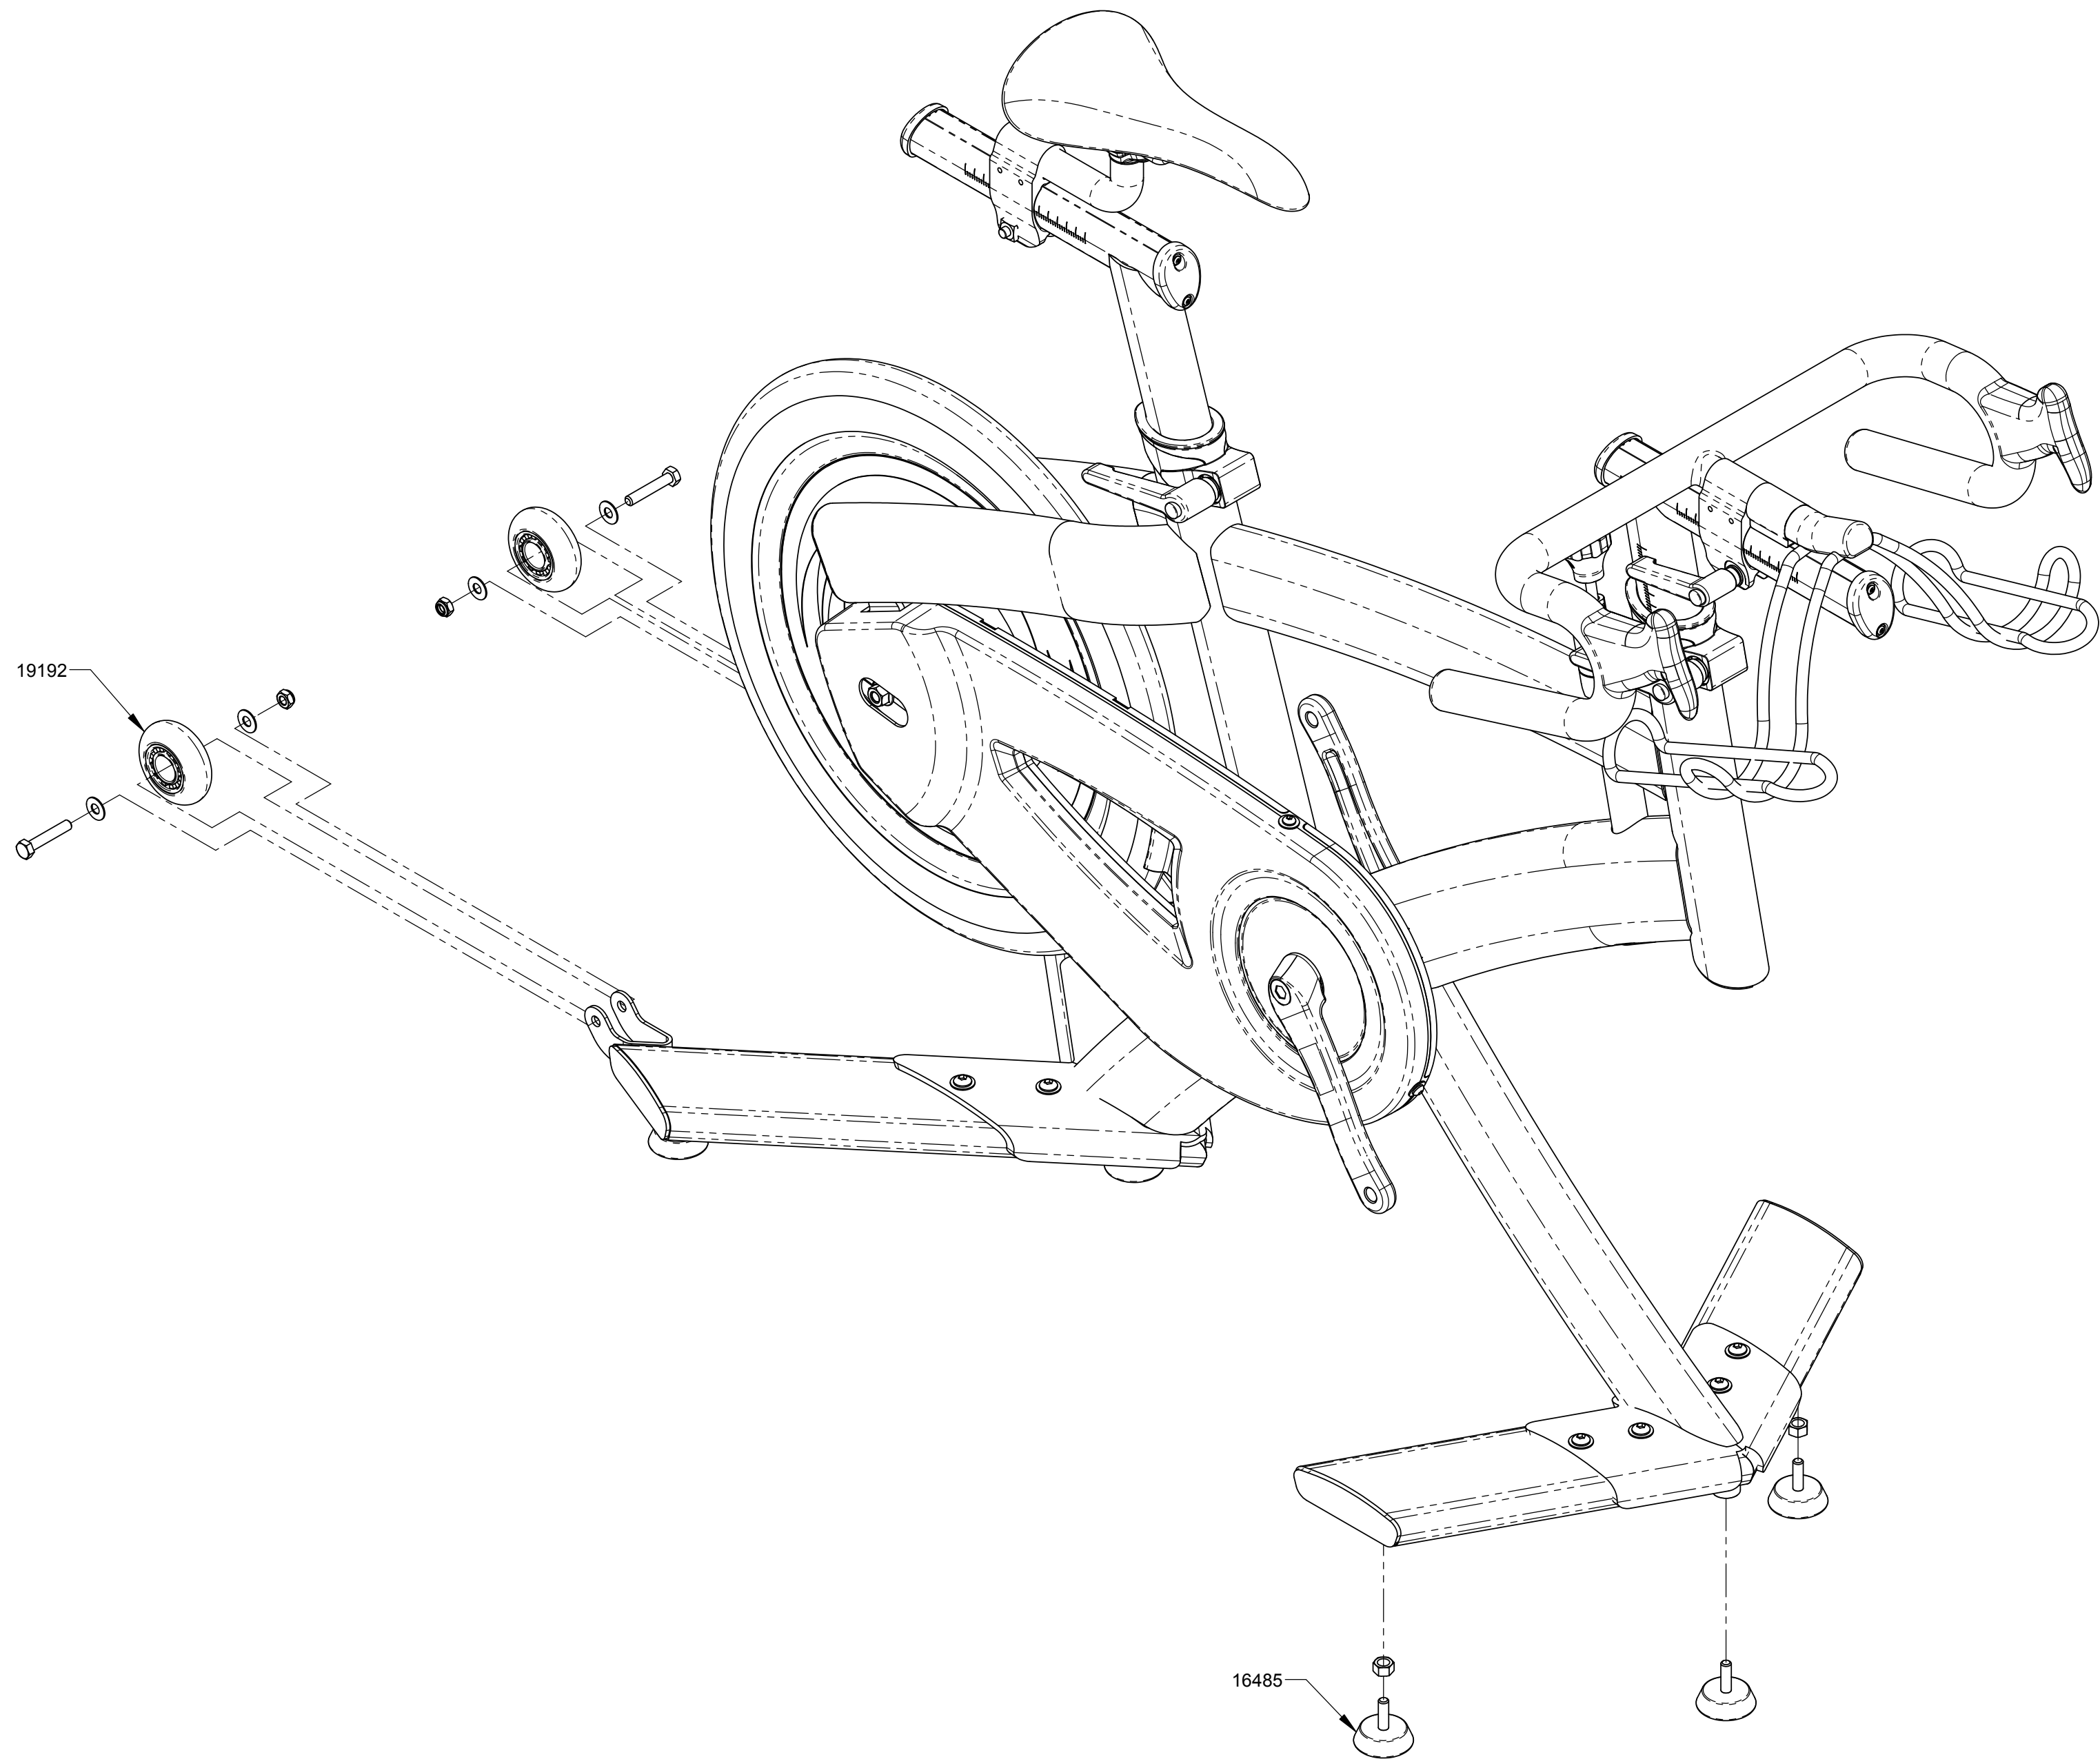

SARIS CYCLING GROUP	powerTap	SARIS CYCLING GROUP 5253 VERONA RD., MADISON WI. 53711 1-800-783-7257 / 1-608-274-6550 WWW.SARIS.COM WWW.CYCLEOPS.COM WWW.POWERTAP.COM
CycleOps		© SARIS CYCLING GROUP 2014 THE INFORMATION CONTAINED IN THIS DRAWING IS THE SOLE CONFIDENTIAL PROPERTY OF SARIS CYCLING GROUP ANY REPRODUCTION IN PART OR WHOLE WITHOUT THE WRITTEN PERMISSION OF SARIS CYCLING GROUP IS PROHIBITED. TITLE: 23093 - IC SERIES BIKES